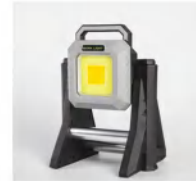

2024-2025

50W~20W rechargeable work light

50W~20W rechargeable work light

BRILLIANT® DRAGON

Model No. Desc.
HL71082 Portable Work Light With Tripod

Multi-function portable camping light

SETUP STEPS
4 SEC

Model No. Desc.
HL71072 30W telescope worklight