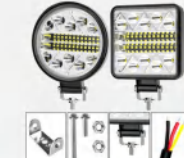

Model No. | **Desc.**
HL91065 | 40W Auto LED Work Light