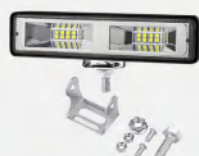

Model No. | **Desc.**
HL91042 | 126W Auto LED Work Light

Model No. | **Desc.**
HL91055 | 48W Auto LED Work Light