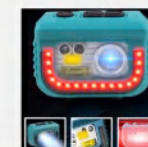

Model No. HL84420 **Desc.** Rechargeable headlamp
XPG+COB,4 color in one